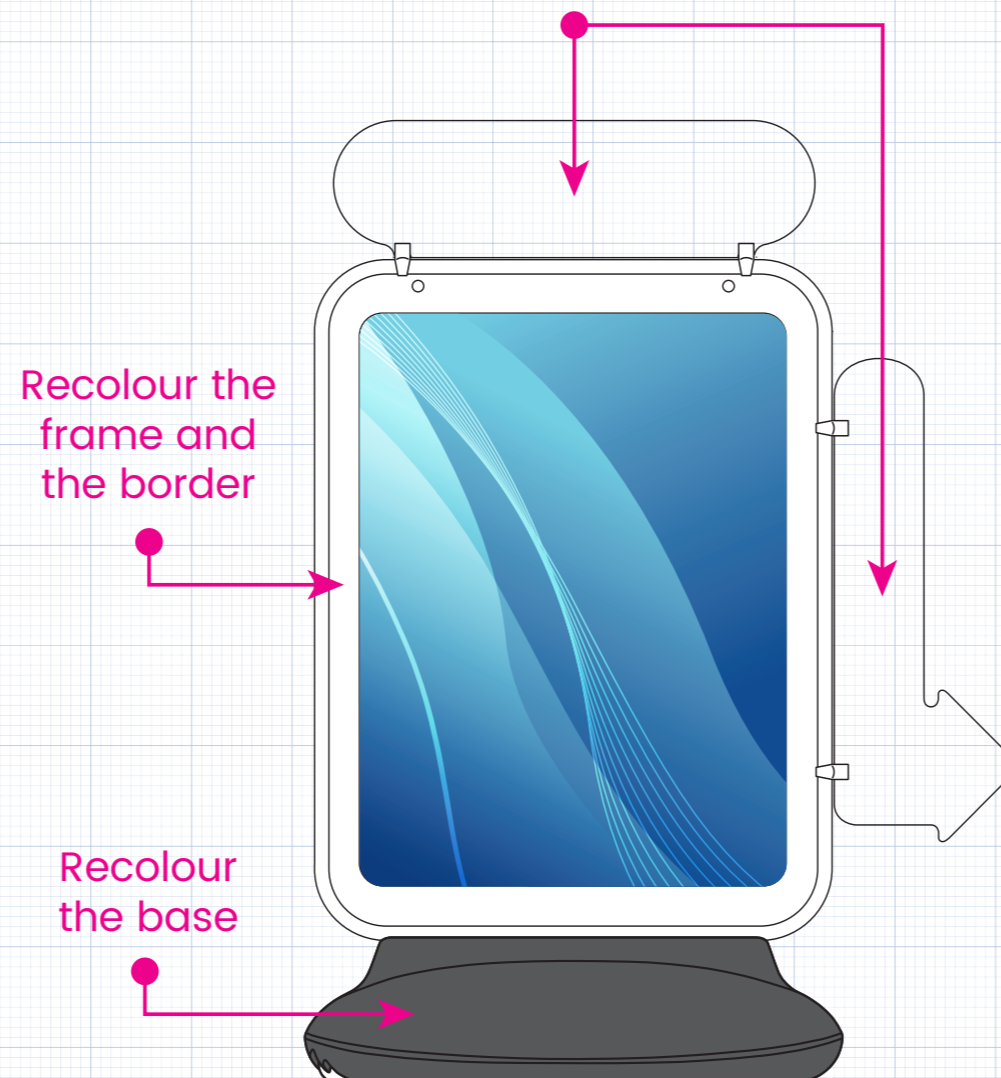

# MODIFIED SENTINEL

1

We start with a standard range product.

2

We design POS solutions that are unique to you.

3

We manufacture and deliver your modified product.

Add additional features such as tactical headers - available in both standard or shaped.

For permanent messaging/branding, print can be applied to the fluted polypropylene back panel for when posters are not in use.